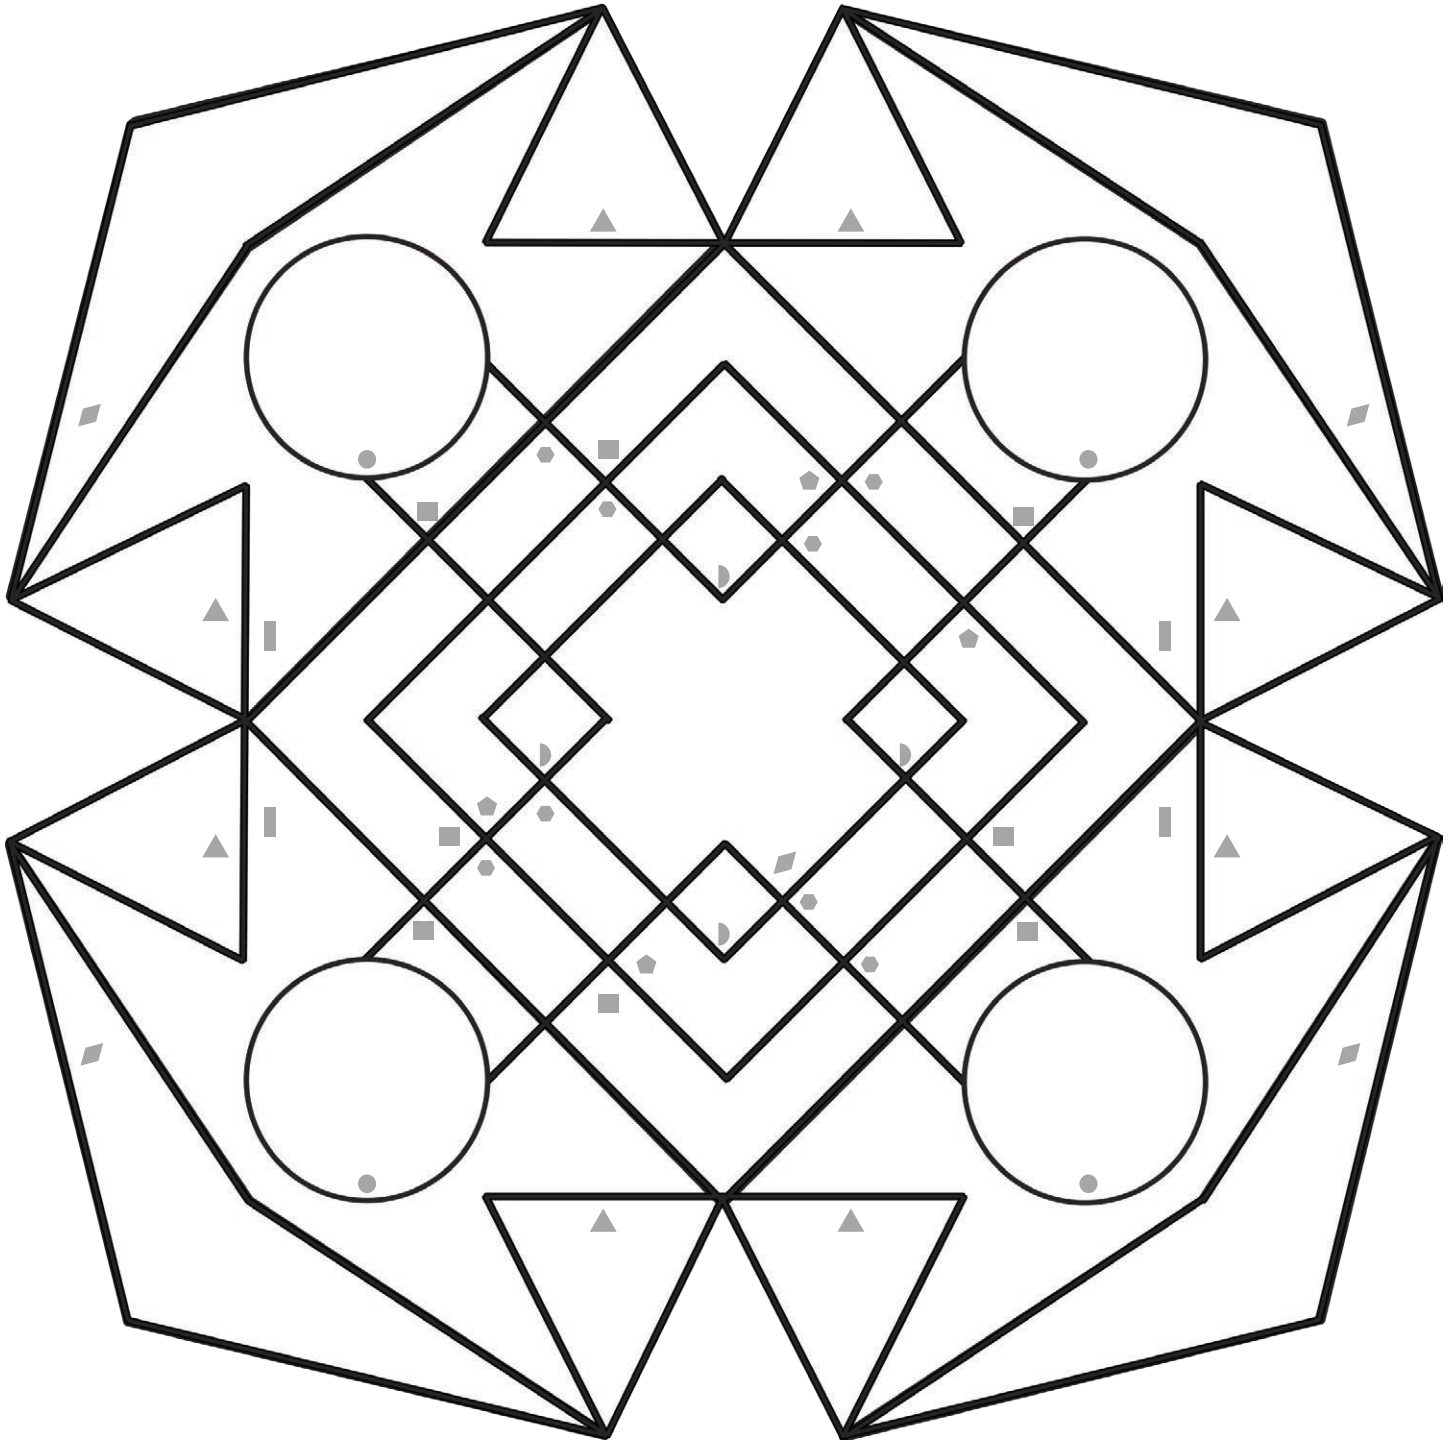

Rangoli Patterns

circle= purple	hexagon= dark blue
Key: semicircle= red	rectangle= light blue
diamond= pink	square= dark green
triangle= orange	pentagon= light green

Rangoli Patterns

Key:

hexagon= yellow	circle= red
rectangle= blue	semicircle= violet
square= pink	triangle= blue
pentagon= orange	

Rangoli Patterns

Key:	circle= red	semicircle= green
	triangle= purple	pentagon= blue
	diamond= green	square= pink
	hexagon= yellow	rectangle= light blue

Rangoli Patterns

circle= light blue square= purple
triangle= pink diamond= orange
Key: hexagon= green rectangle= red
semicircle= yellow