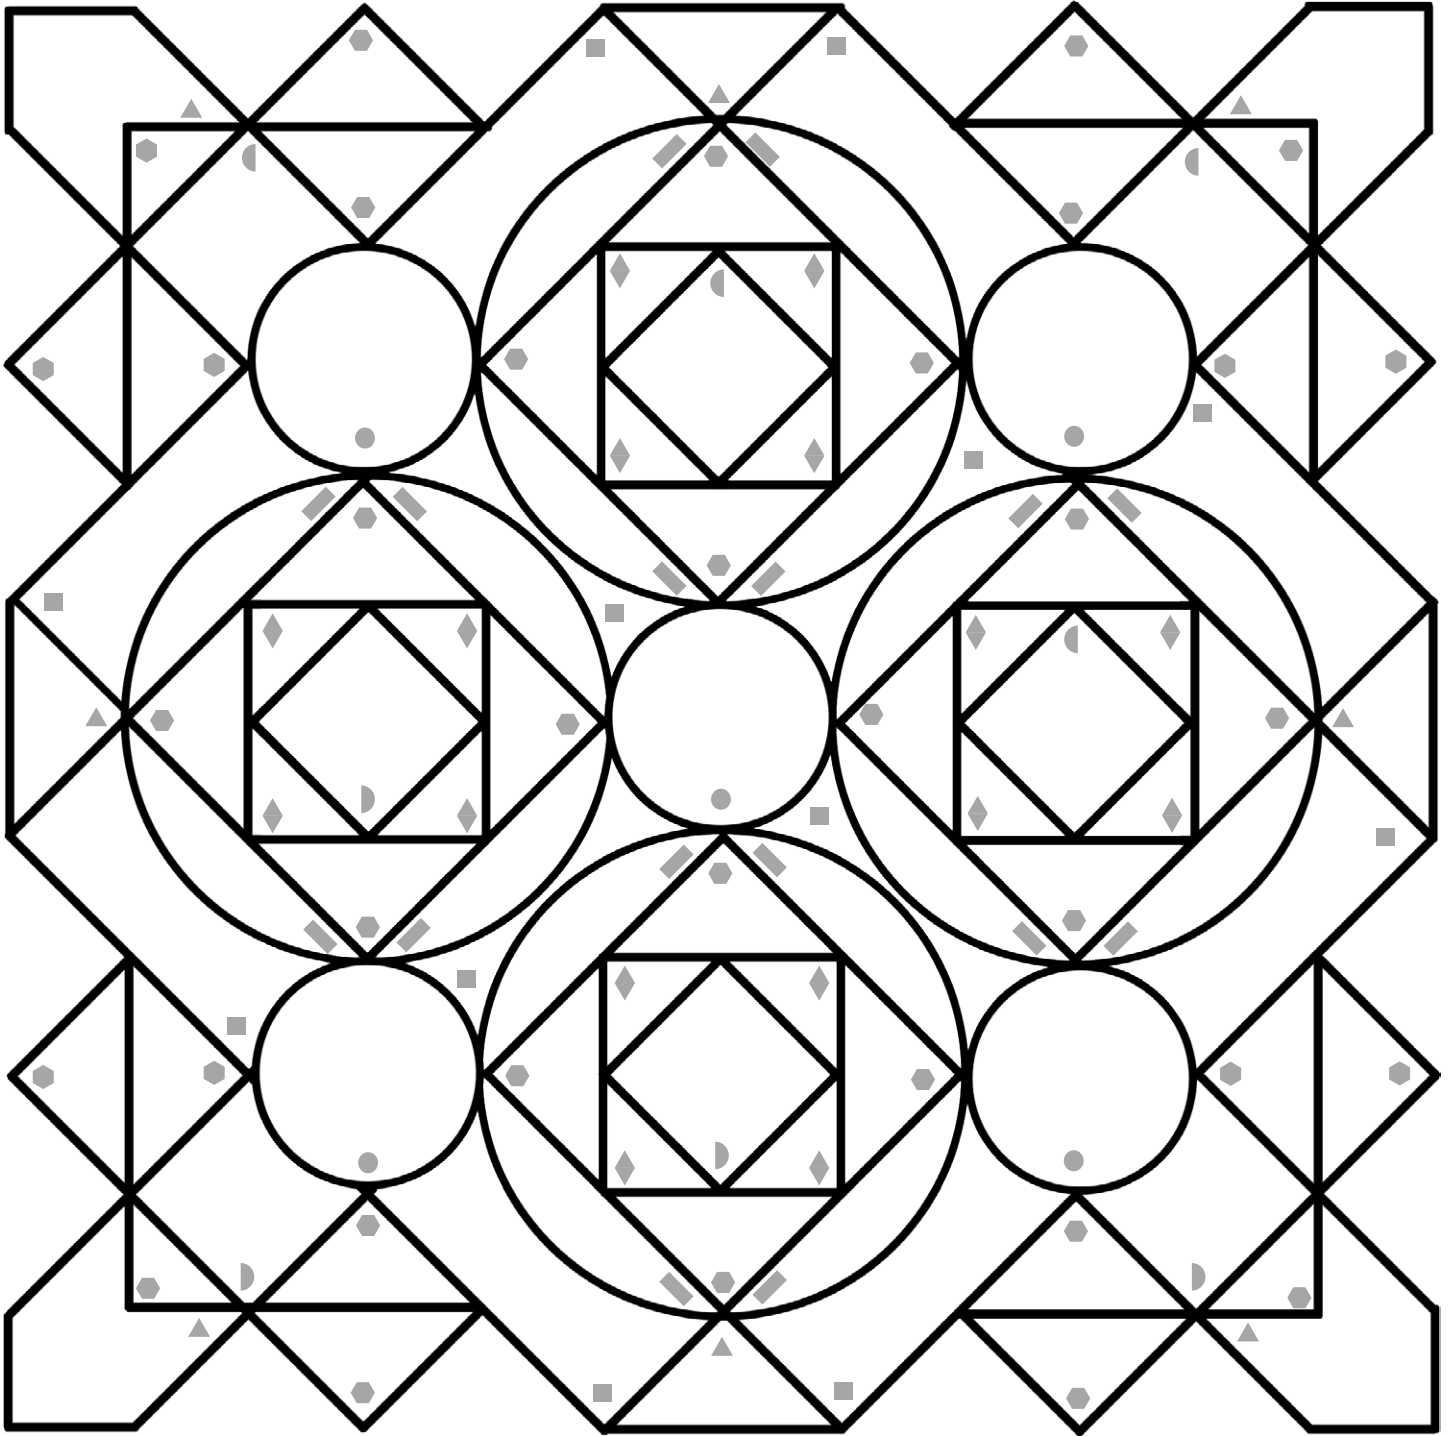

Rangoli Patterns

circle= purple	hexagon= dark blue
Key: semicircle= red	rectangle= light blue
diamond= pink	square= dark green
triangle= orange	pentagon= light green

Rangoli Patterns

Key:

hexagon= yellow	circle= red
rectangle= blue	semicircle= violet
square= pink	triangle= blue
pentagon= orange	

Rangoli Patterns

Key:	circle= red	semicircle= green
	triangle= purple	pentagon= blue
	diamond= green	square= pink
	hexagon= yellow	rectangle= light blue

Rangoli Patterns

circle= light blue square= purple
triangle= pink diamond= orange
Key: hexagon= green rectangle= red
semicircle= yellow