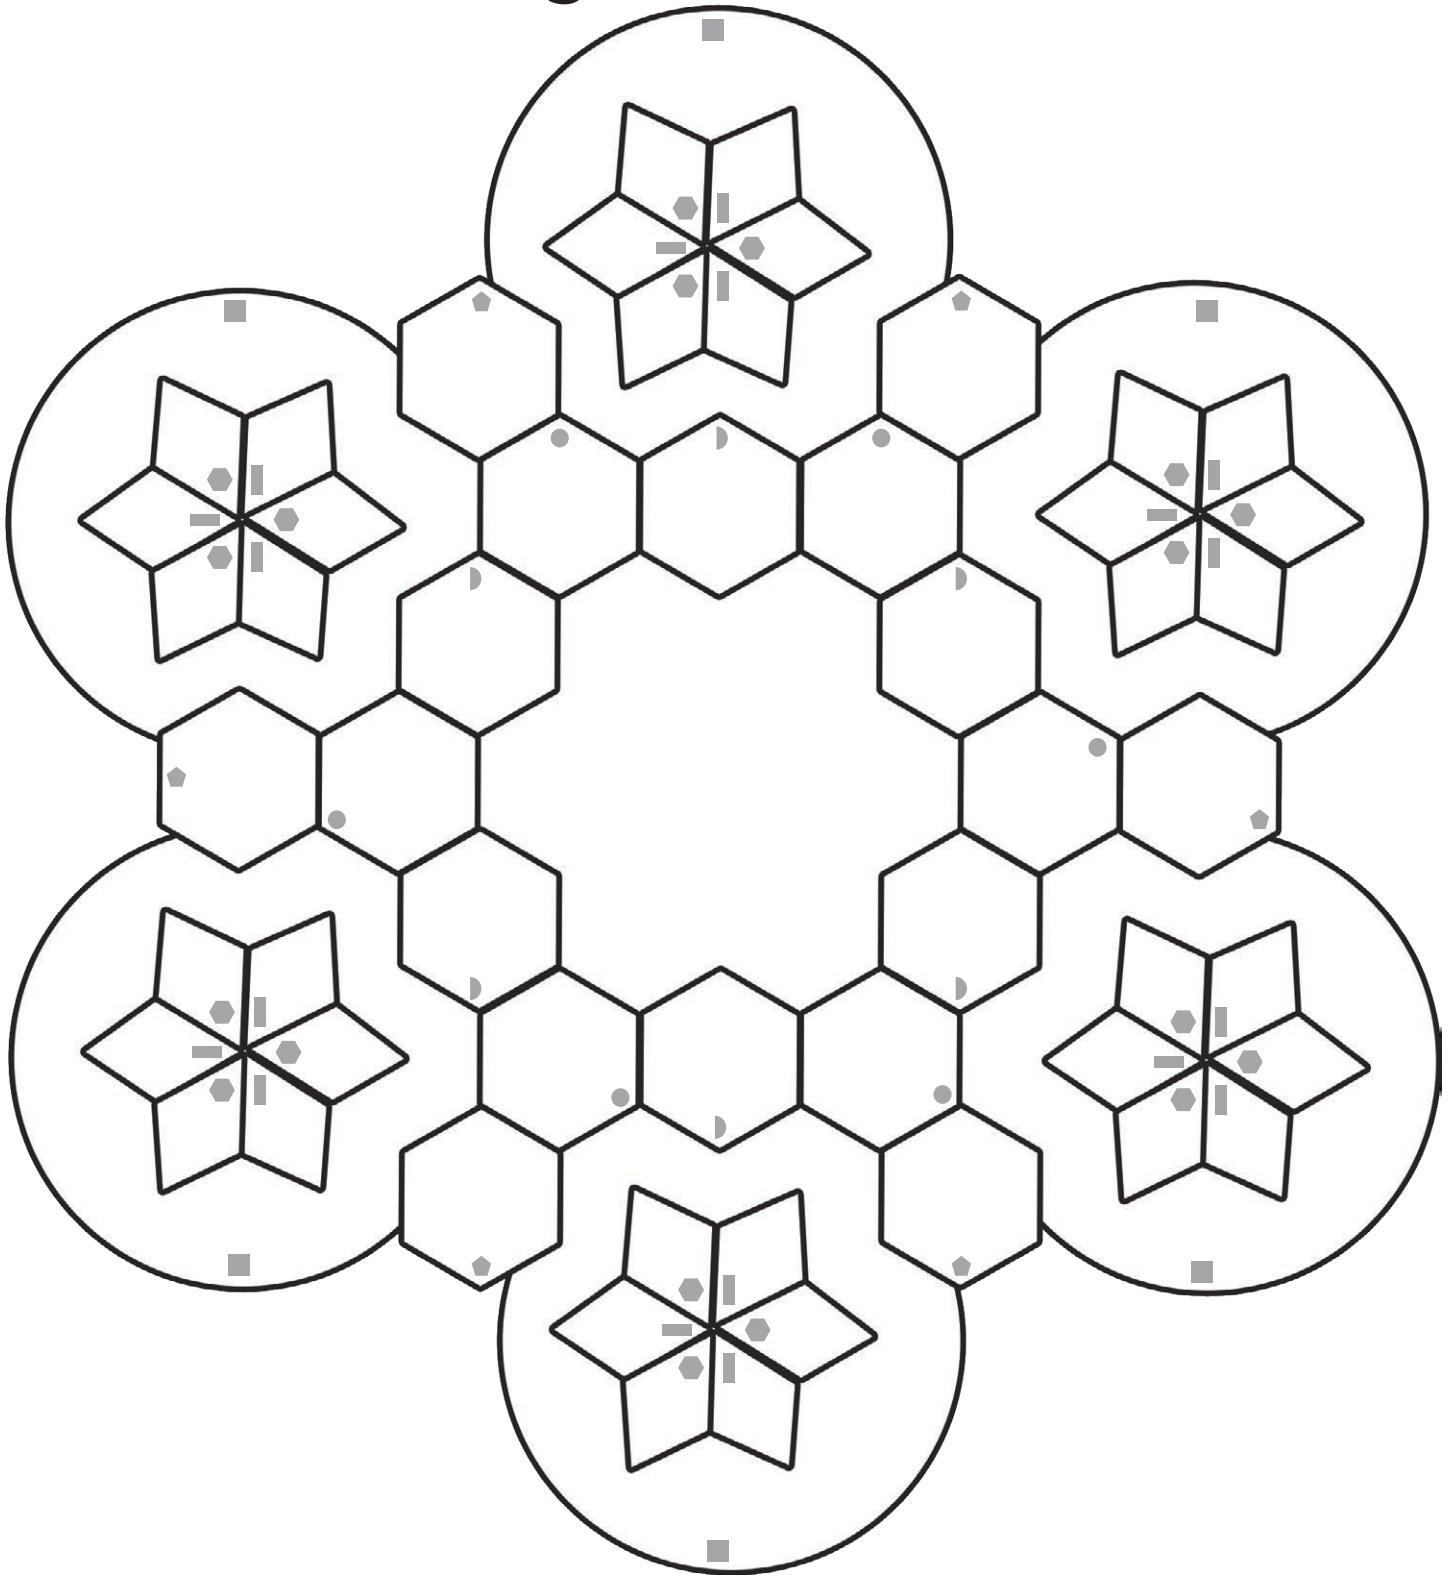

Rangoli Patterns

circle= purple	hexagon= dark blue
Key: semicircle= red	rectangle= light blue
diamond= pink	square= dark green
triangle= orange	pentagon= light green

Rangoli Patterns

Key:

hexagon= yellow	circle= red
rectangle= blue	semicircle= violet
square= pink	triangle= blue
pentagon= orange	

Rangoli Patterns

Key:	circle= red	semicircle= green
	triangle= purple	pentagon= blue
	diamond= green	square= pink
	hexagon= yellow	rectangle= light blue

Rangoli Patterns

circle= light blue square= purple
triangle= pink diamond= orange
Key: hexagon= green rectangle= red
semicircle= yellow