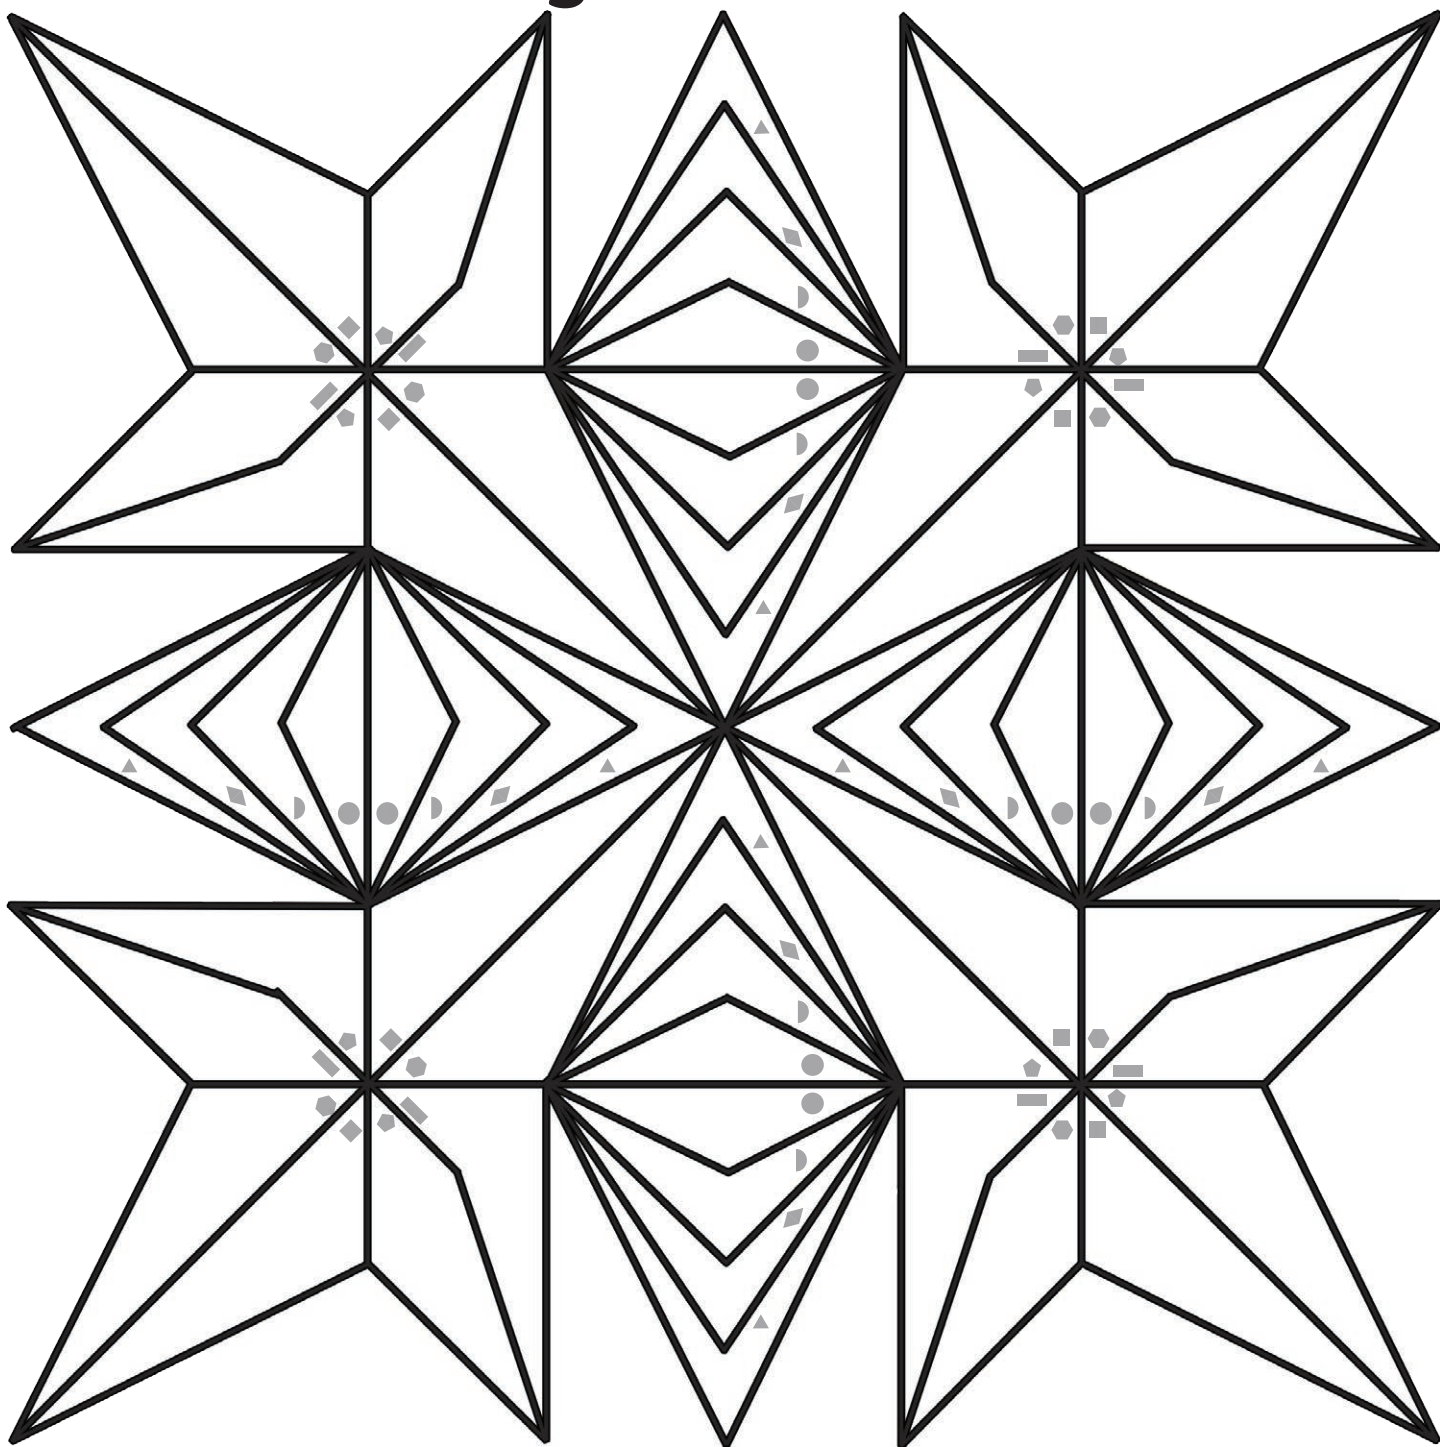

Rangoli Patterns

circle= purple	hexagon= dark blue
Key: semicircle= red	rectangle= light blue
diamond= pink	square= dark green
triangle= orange	pentagon= light green

Rangoli Patterns

Key:

hexagon= yellow	circle= red
rectangle= blue	semicircle= violet
square= pink	triangle= blue
pentagon= orange	

Rangoli Patterns

Key:	circle= red	semicircle= green
	triangle= purple	pentagon= blue
	diamond= green	square= pink
	hexagon= yellow	rectangle= light blue

Rangoli Patterns

circle= light blue square= purple
triangle= pink diamond= orange
Key: hexagon= green rectangle= red
semicircle= yellow